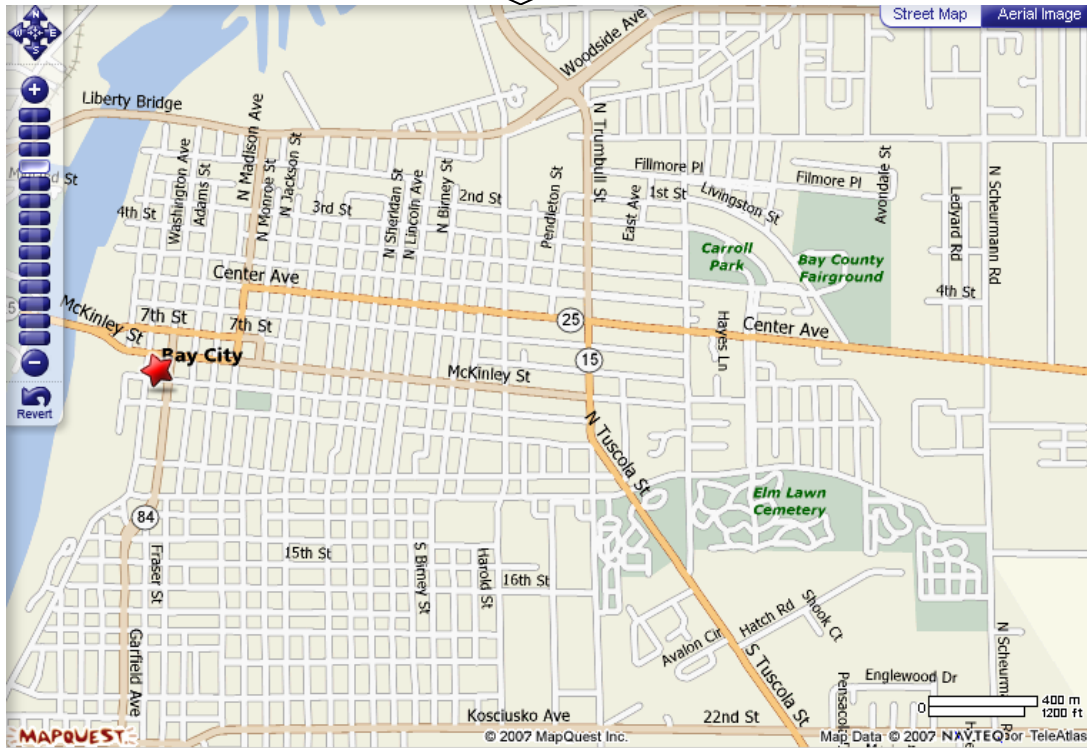

ENTRIES FROM **BANGOR TOWNSHIP**,  
AND **ESSEXVILLE AREA**; PLEASE USE  
TRUMAN PARKWAY, INDEPENDENCE  
BRIDGE TO WOODSIDE AVENUE,  
WOODSIDE AVENUE EAST TO  
SCHEURMANN ROAD. TAKE  
SCHEURMANN SOUTH TO CENTER  
AVENUE.

From M 25  
East, travel  
west on  
Center to  
Livingston

ALL ENTRIES FROM **THE WEST SIDE**  
FROM **M-13** AND FROM **THE SOUTH END**  
**OF BAY CITY**; PLEASE USE LAFAYETTE /  
22<sup>ND</sup> /KOSCIUSZKO/ TO GET TO  
SCHEURMANN ROAD TO CENTER  
AVENUE. TURN LEFT ON CENTER

ENTRIES NEED TO ENTER PARADE LINE UP AREA FROM THE WEST END OF CENTER AVENUE FROM SCHEURMANN ROAD AND PROCEED TO LIVINGSTON. A PARADE OFFICIAL WILL DIRECT YOU WHEN YOU REACH LIVINGSTON STREET.