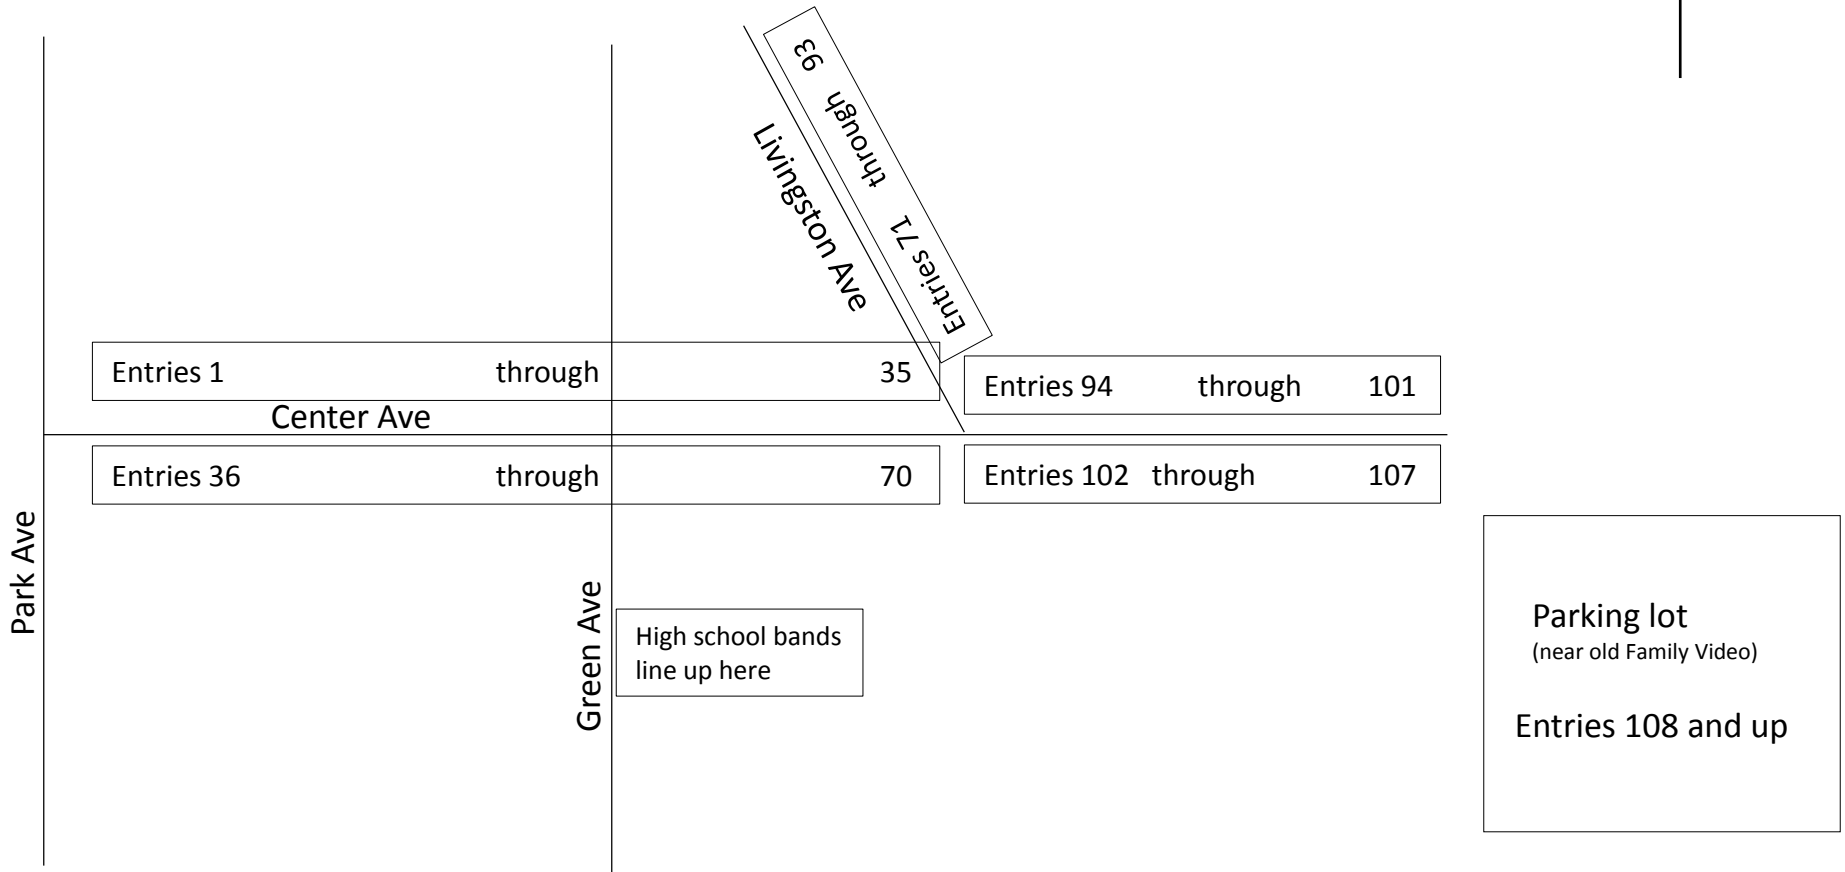

# Bay City, MI St Pats Parade line up area map

**Note: Center lane of Center Ave needs to remain open for emergency purposes**

*Line-up areas are approximate due to size of each unit*